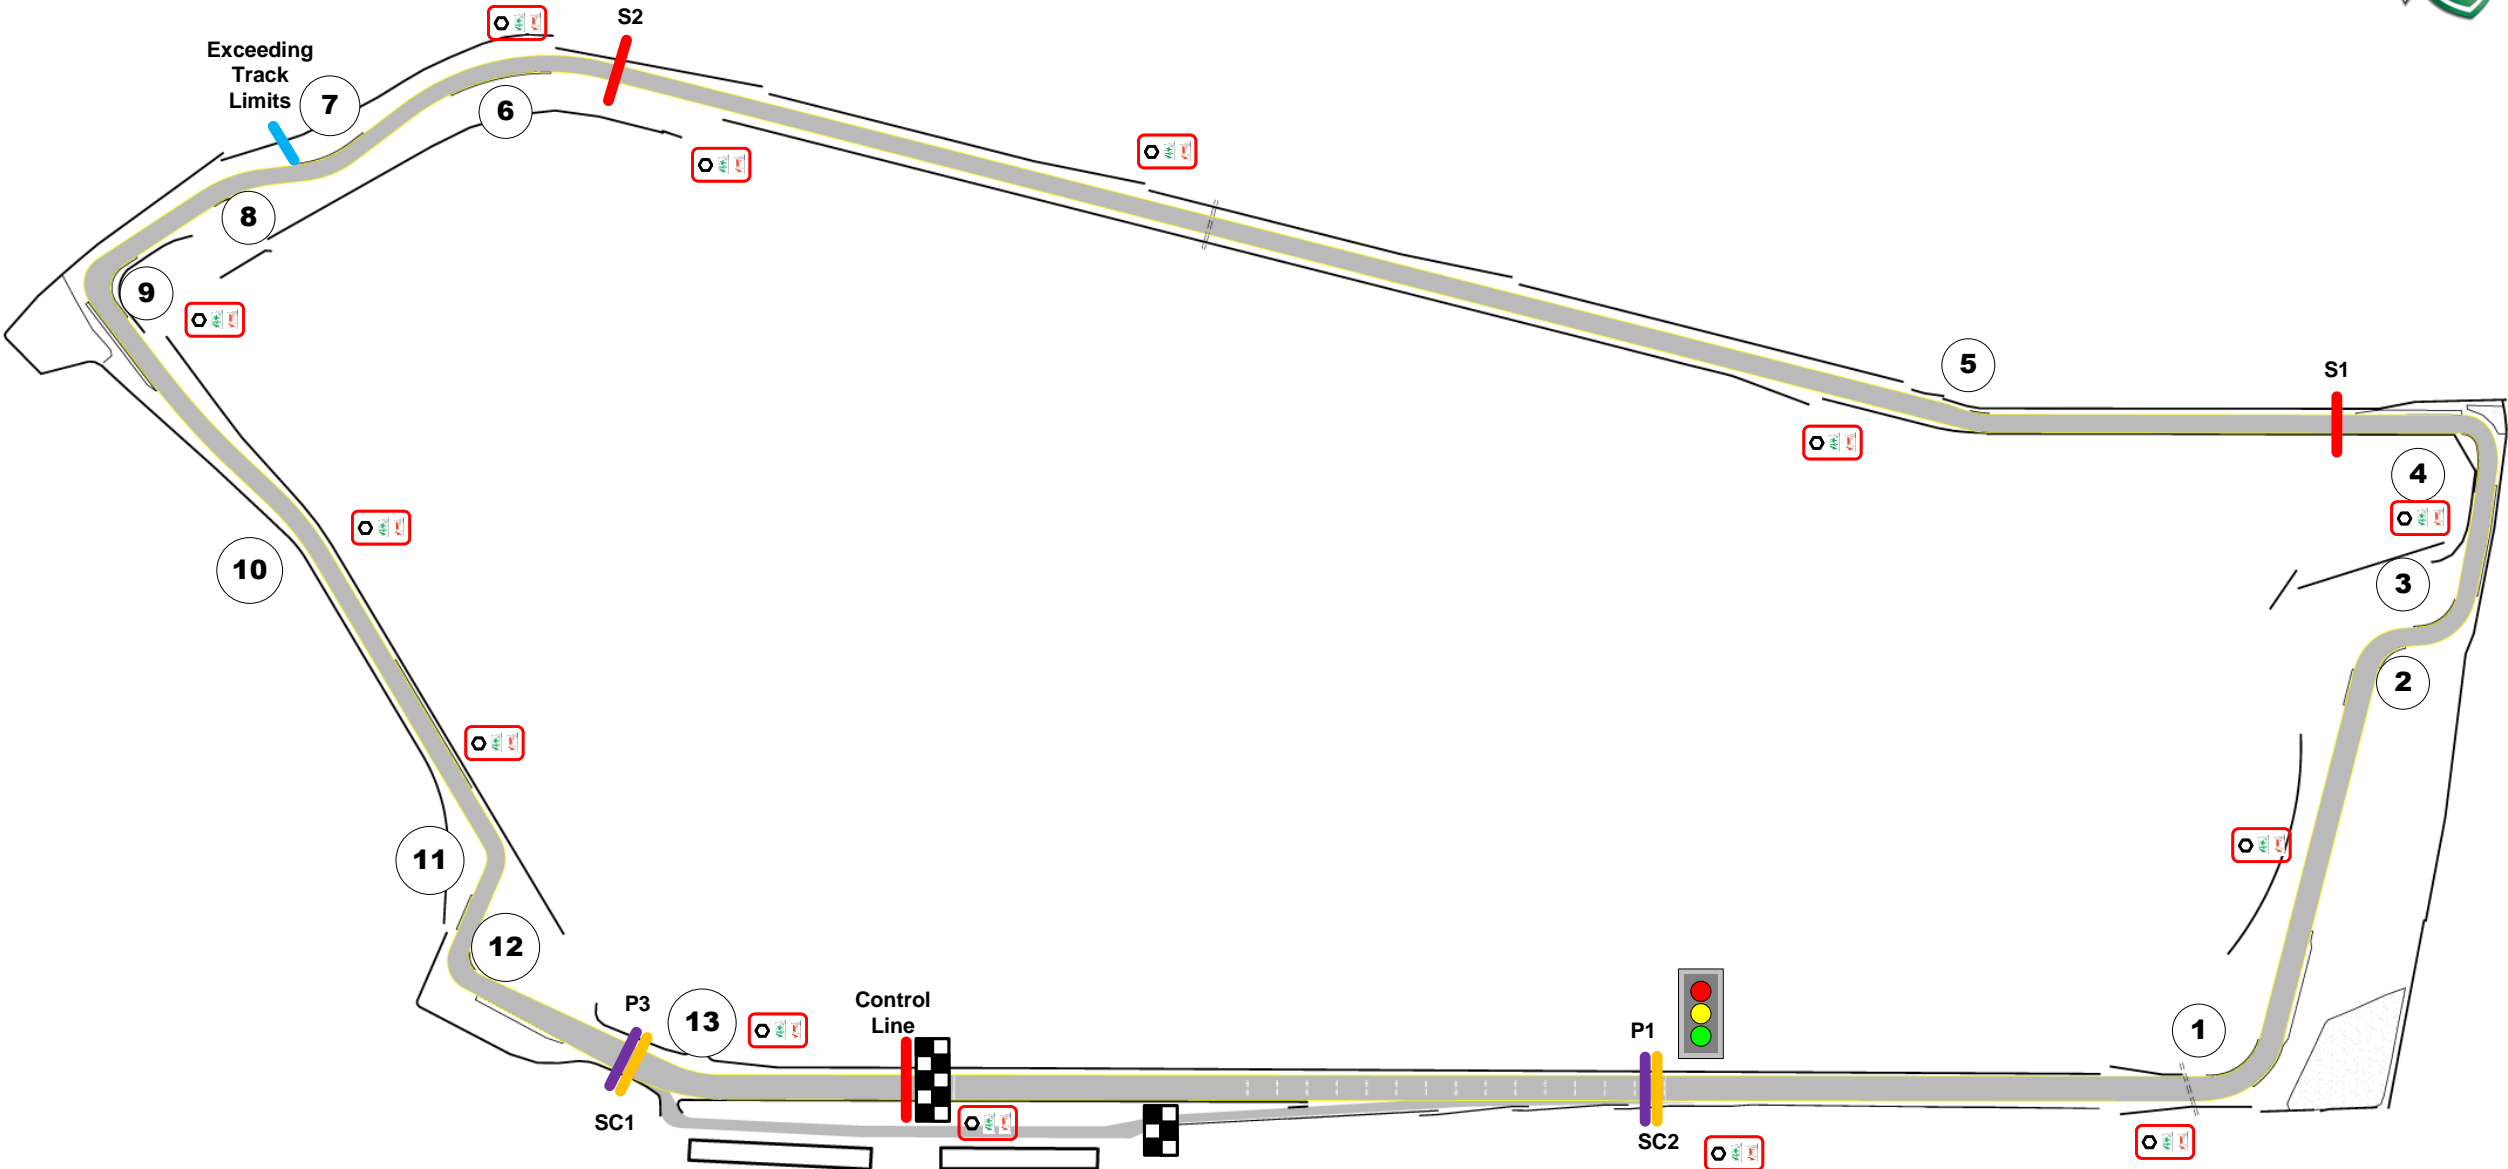

Circuit Diagram

Sandown International Raceway

KEY

- Start Lights
- Control Line
- Turn Number
- Marshal Post
- Sector Loop
- Speed Trap
- Safety Car Line
- Position Line

Circuit Length: 3100m
 S1: Sector 1 1132m
 S2: Sector 2 2116m
 SC2: Safety Car Line 2 384m
 SC1: Safety Car Line 1 2889m
 NOTE: All measurements are approximates and are taken from Control Line

P1: Position Line 1 384m
 P3: Position Line 3 2889m
 NOTE: All measurements are approximates and are taken from Control Line