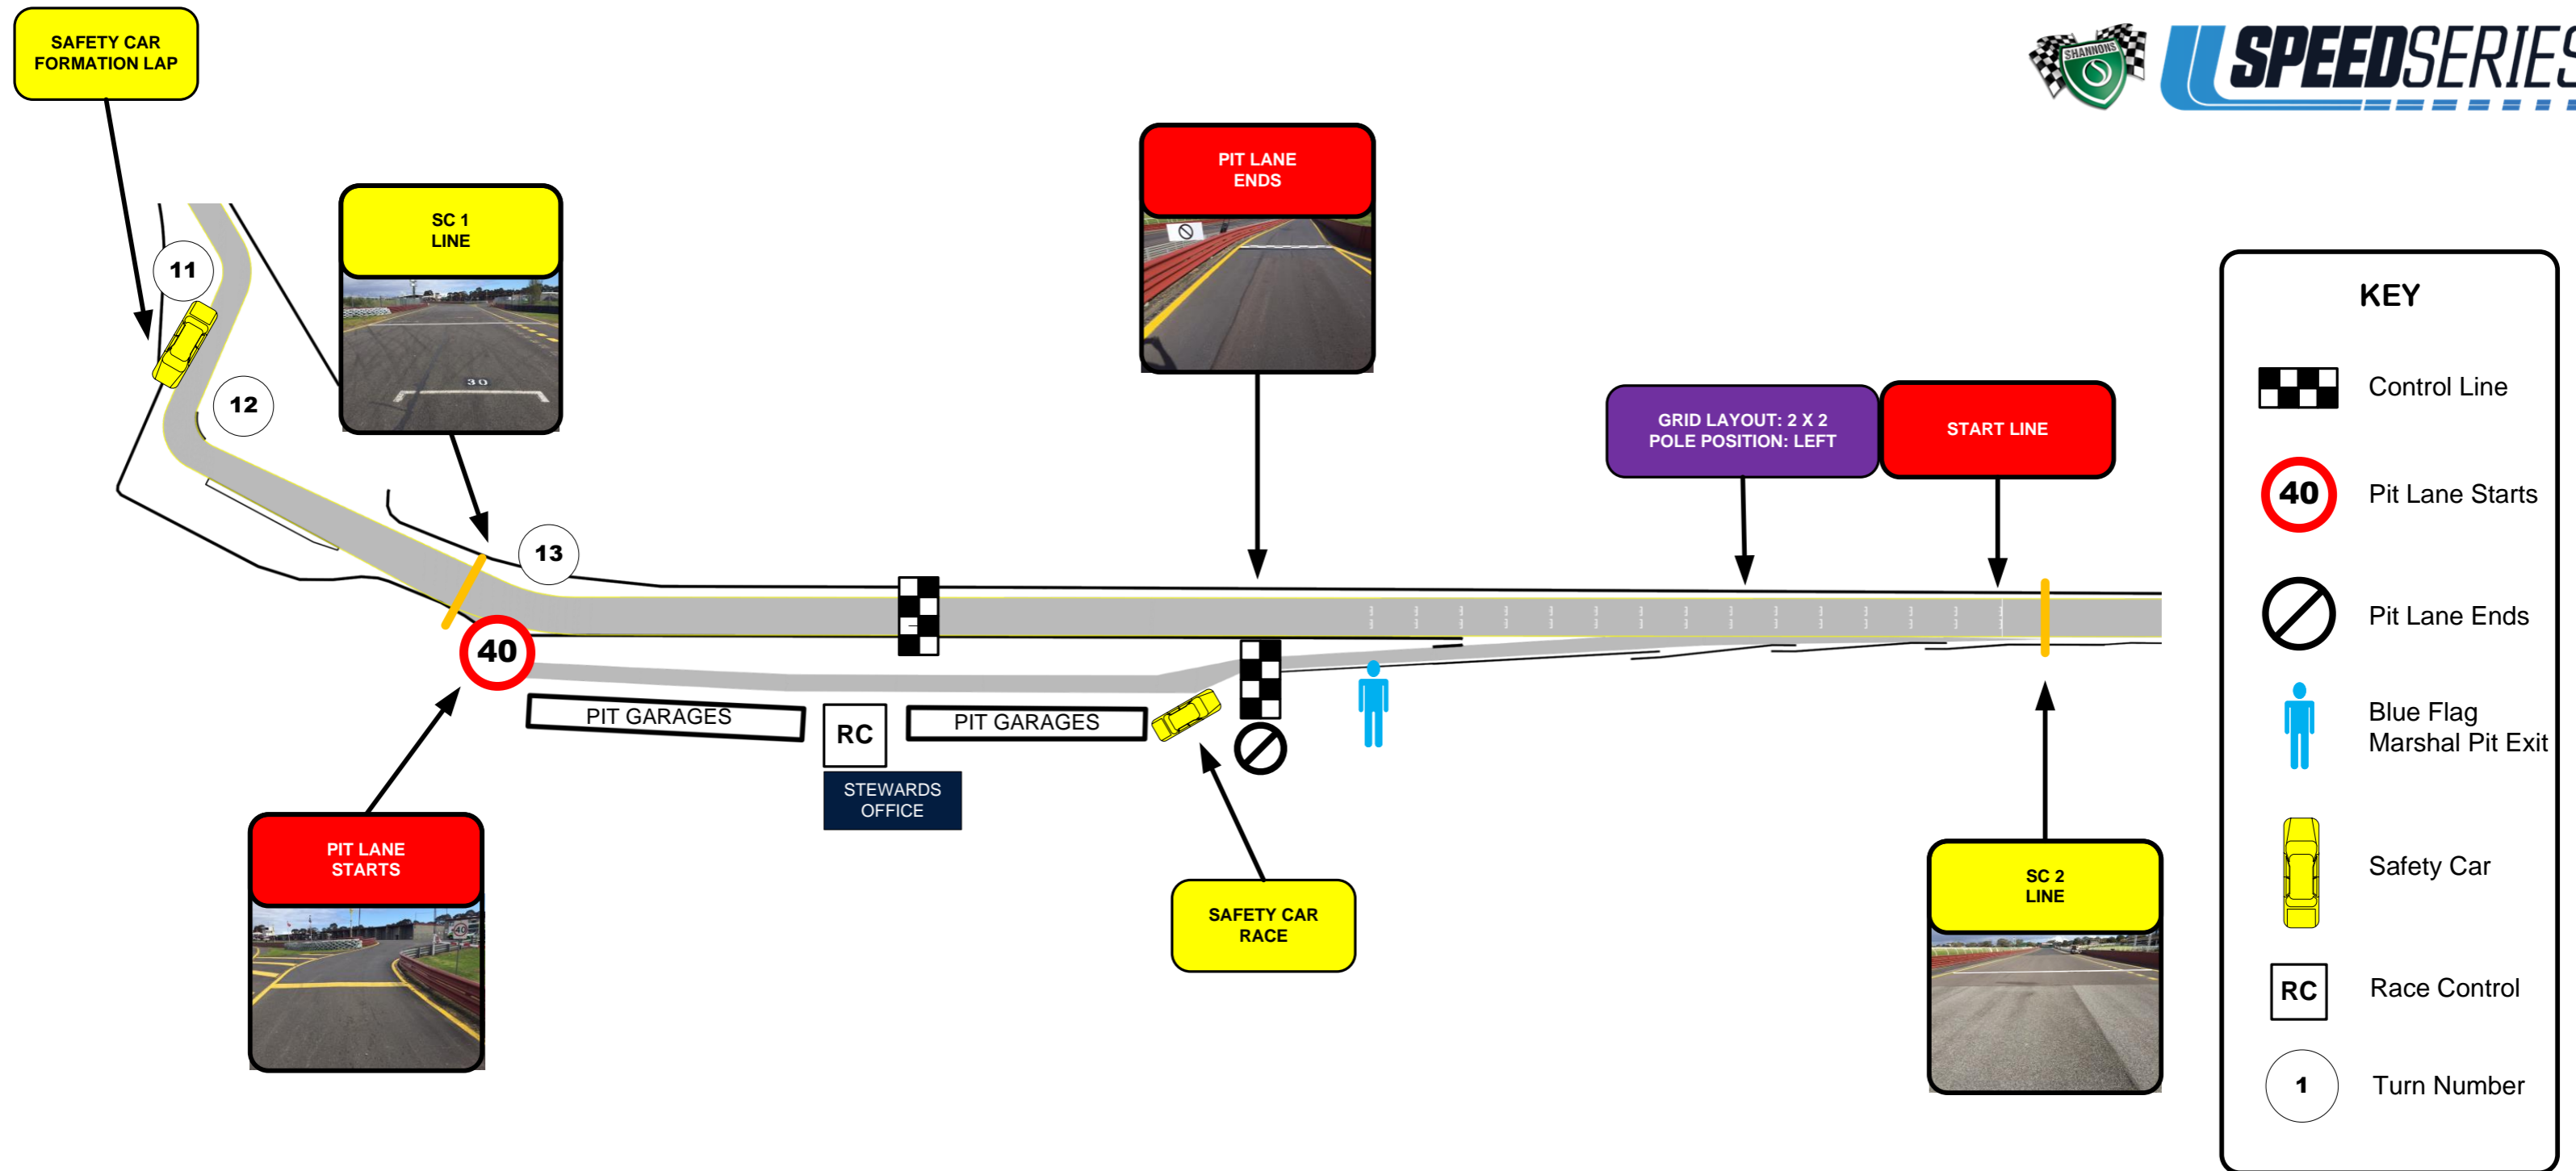

Pit Lane Diagram

Sandown International Raceway

KEY

-  Control Line
-  Pit Lane Starts
-  Pit Lane Ends
-  Blue Flag Marshal Pit Exit
-  Safety Car
-  Race Control
-  Turn Number