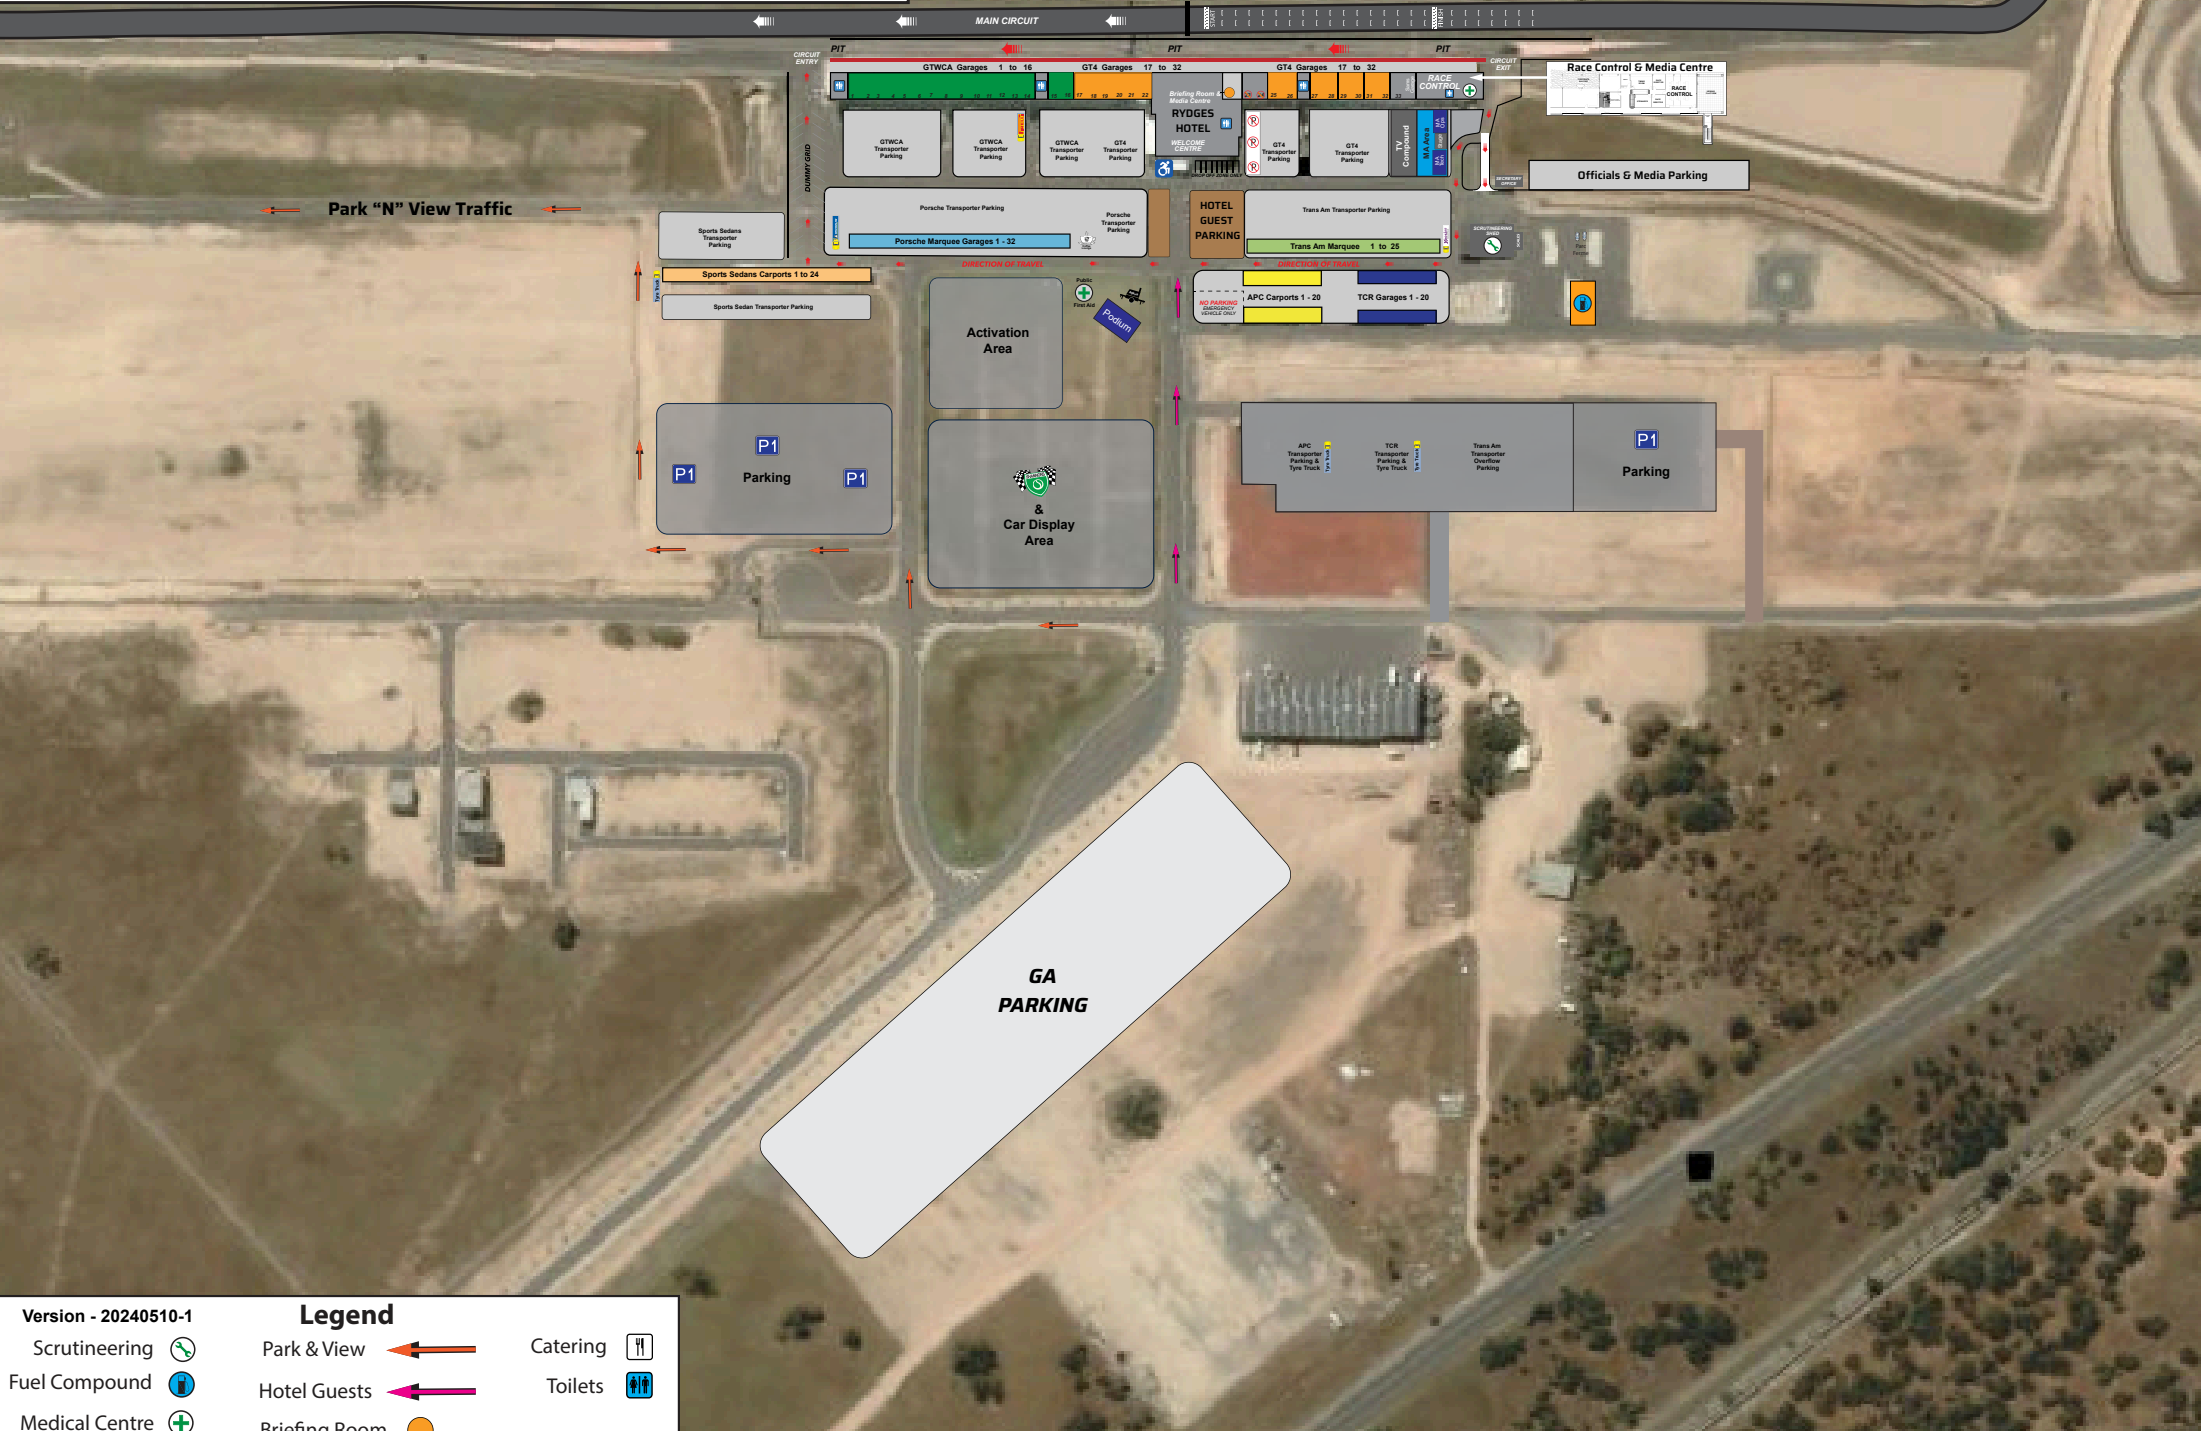

Scale = 20m

Version - 20240510-1

Legend

Scrutineering	Park & View	Catering
Fuel Compound	Hotel Guests	Toilets
Medical Centre	Briefing Room	

Paddock Movement

To Track From Track

Version - 20240510-1

Scrutineering	Park & View	Catering
Fuel Compound	Hotel Guests	Toilets
Medical Centre	Briefing Room	